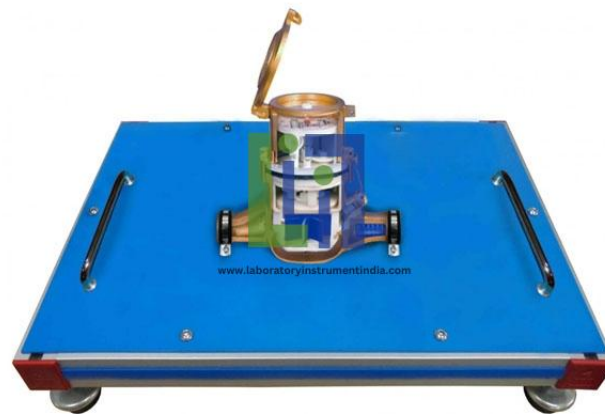

Email : sales@laboratoryinstrumentindia.com

Product Name :
Cutaway Model Water Meter

Product Code :
LBNY-0005-103000151

Description :

Unit designed for desktop use
Functionality of moving parts preserved
Cutaway model of a water meter
Mounted on demonstration panel; 500x400mm

Technical Specification :

Technical Data:
Material: grey cast iron/steel.

Laboratory Instrument India