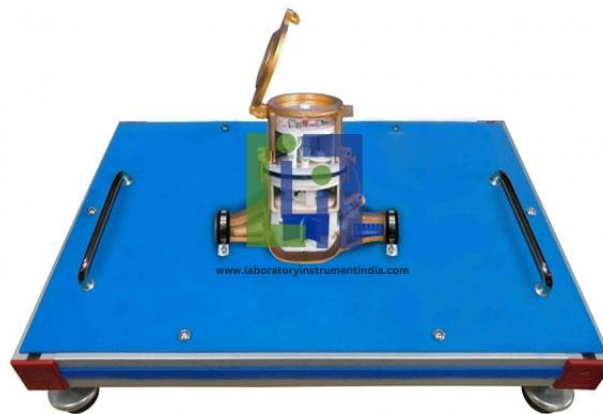

Email : [sales@laboratoryinstrumentindia.com](mailto:sales@laboratoryinstrumentindia.com)

**Product Name :**  
Cutaway Model Water Meter

**Product Code :**  
LBNY-0005-103000151

**Description :**

Unit designed for desktop use  
Functionality of moving parts preserved  
Cutaway model of a water meter  
Mounted on demonstration panel; 500x400mm

**Technical Specification :**

**Technical Data:**  
Material: grey cast iron/steel.

**Laboratory Instrument India**