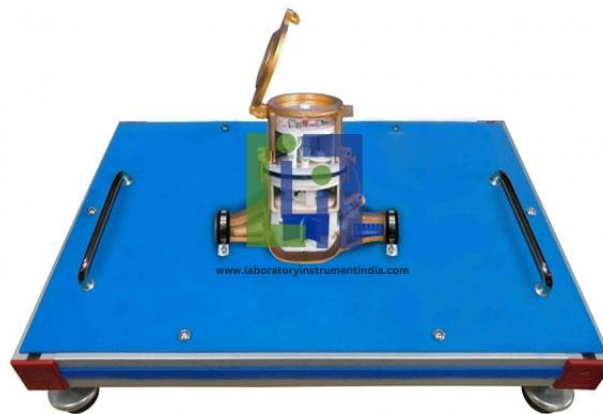

Email : sales@laboratoryinstrumentindia.com

Product Name :
Cutaway Model Water Meter

Product Code :
LBNY-0005-103000151

Description :

Unit designed for desktop use
Functionality of moving parts preserved
Cutaway model of a water meter
Mounted on demonstration panel; 500x400mm

Technical Specification :

Technical Data:
Material: grey cast iron/steel.

Laboratory Instrument India