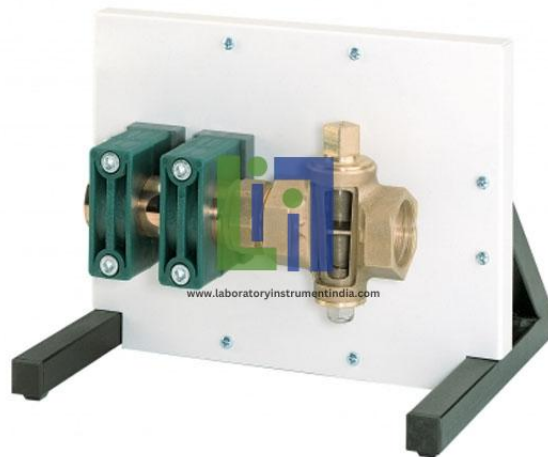

Email : [sales@laboratoryinstrumentindia.com](mailto:sales@laboratoryinstrumentindia.com)

**Product Name :**  
Cutaway Model Straight Way Plug Valve

**Product Code :**  
LBNY-0005-103000171

**Description :**

Unit designed for desktop use  
Functionality of moving parts preserved  
Cutaway model of a straight-way plug valve  
Mounted on demonstration panel; 400x300mm.

**Technical Specification :**

**Technical Data:**

Material: gun metal/steel  
Fittings: 1 ".

**Laboratory Instrument India**