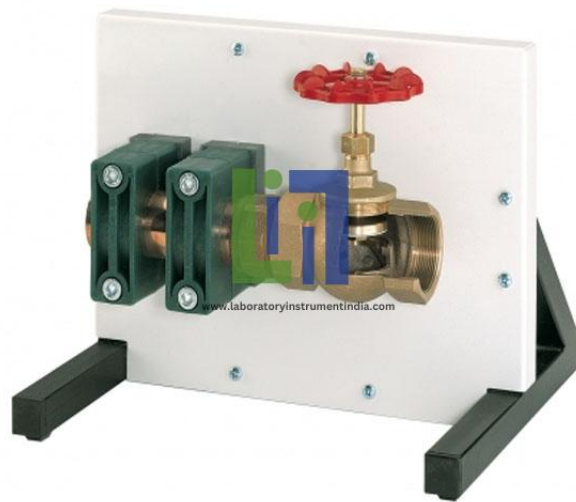

Email : sales@laboratoryinstrumentindia.com

Product Name :
Cutaway Model Straight Way Valve

Product Code :
LBNY-0005-103000176

Description :

Cutaway model of a straight-way valve
Unit designed for desktop use
Functionality of moving parts preserved
Mounted on demonstration panel; 400x300mm.

Technical Specification :

Technical Data:

Material: gun metal/steel
Fittings: 1 ".

Laboratory Instrument India