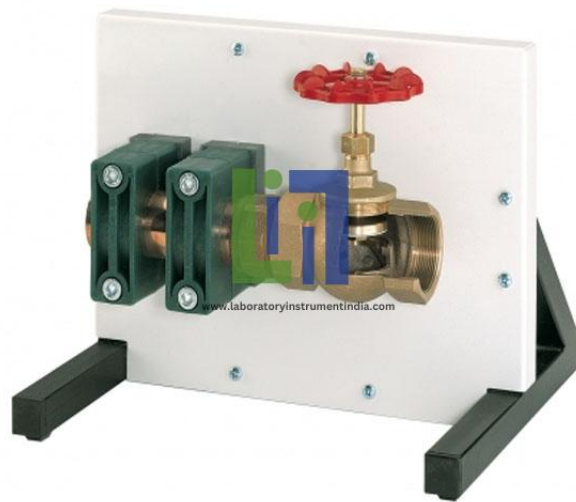

Email : sales@laboratoryinstrumentindia.com

Product Name :
Cutaway Model Straight Way Valve

Product Code :
LBNY-0005-103000176

Description :

Cutaway model of a straight-way valve
Unit designed for desktop use
Functionality of moving parts preserved
Mounted on demonstration panel; 400x300mm.

Technical Specification :

Technical Data:
Material: gun metal/steel
Fittings: 1 ".

Laboratory Instrument India