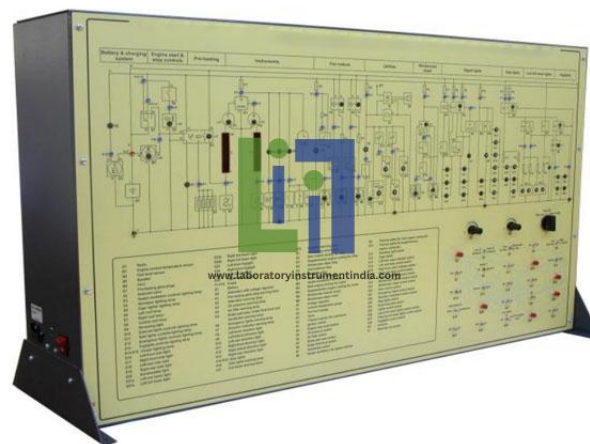

Email : sales@laboratoryinstrumentindia.com

Product Name :
Big Vehicles Electric Circuits And Components

Product Code :
LBNY-0005-10800020

Description :

This simulation panel deals with the circuits and the electric components used in the industrial vehicles (buses, Lorries, etc.).

The following sections of the electric plant are reproduced and analyzed:

- Electrical supply
- Starting
- Indicators
- Lighting system
- Head lights
- Anti-fog light
- Cooling and aeration
- Windshield wipers
- Fuel injection
- Auxiliary plants
- Signalling system.

Technical Specification :

Big Vehicles Electric Circuits And Components

Laboratory Instrument India