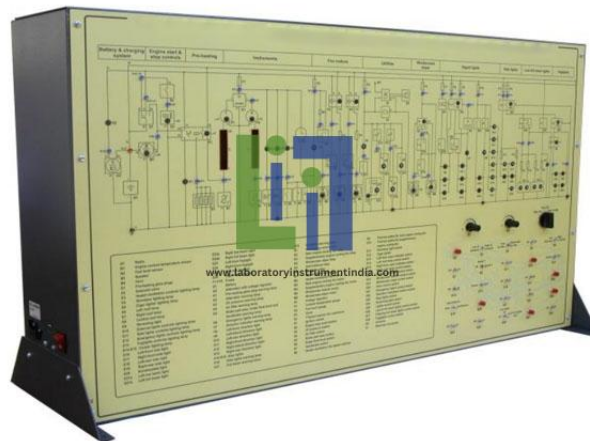

Email : sales@laboratoryinstrumentindia.com

Product Name :
Big Vehicles Electric Circuits And Components

Product Code :
LBNY-0005-10800020

Description :

This simulation panel deals with the circuits and the electric components used in the industrial vehicles (buses, Lorries, etc.).

The following sections of the electric plant are reproduced and analyzed:

- Electrical supply
- Starting
- Indicators
- Lighting system
- Head lights
- Anti-fog light
- Cooling and aeration
- Windshield wipers
- Fuel injection
- Auxiliary plants
- Signalling system.

Technical Specification :

Big Vehicles Electric Circuits And Components

Laboratory Instrument India