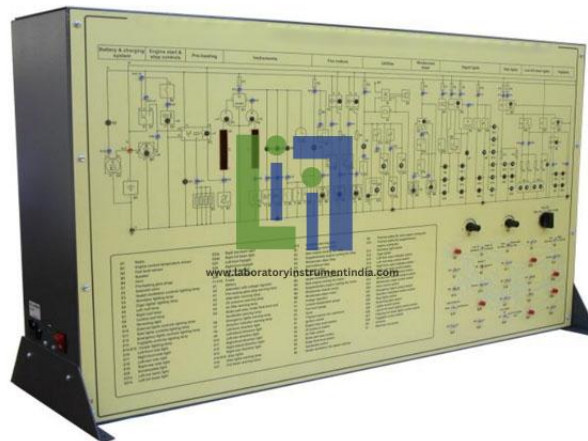

Email : sales@laboratoryinstrumentindia.com

Product Name :
Big Vehicles Electric Circuits And Components

Product Code :
LBNY-0005-10800020

Description :

This simulation panel deals with the circuits and the electric components used in the industrial vehicles (buses, Lorries, etc.).

The following sections of the electric plant are reproduced and analyzed:

- Electrical supply
- Starting
- Indicators
- Lighting system
- Head lights
- Anti-fog light
- Cooling and aeration
- Windshield wipers
- Fuel injection
- Auxiliary plants
- Signalling system.

Technical Specification :

Big Vehicles Electric Circuits And Components

Laboratory Instrument India