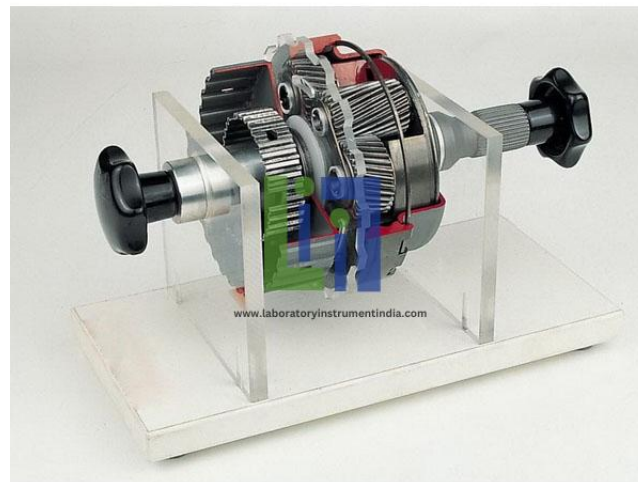

Email : sales@laboratoryinstrumentindia.com

Product Name :
Planetary Gear Train

Product Code :
LBNY-0005-12000014

Description :

Interaction of the components of the planetary gear train. Ring gear, 2 sun wheels and planet carrier with 3 narrow and 3 wide planetary wheels are easily recognised through the Plexiglas screen.

Technical Specification :

Planetary Gear Train

Laboratory Instrument India