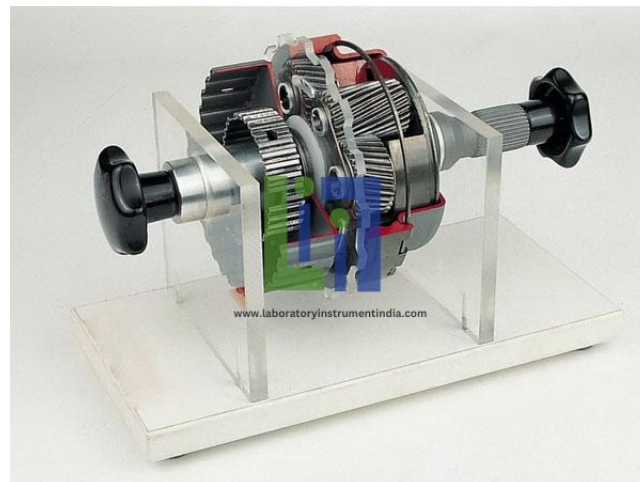

Email : sales@laboratoryinstrumentindia.com

Product Name :
Planetary Gear Train

Product Code :
LBNY-0005-12000014

Description :

Interaction of the components of the planetary gear train. Ring gear, 2 sun wheels and planet carrier with 3 narrow and 3 wide planetary wheels are easily recognised through the Plexiglas screen.

Technical Specification :

Planetary Gear Train

Laboratory Instrument India