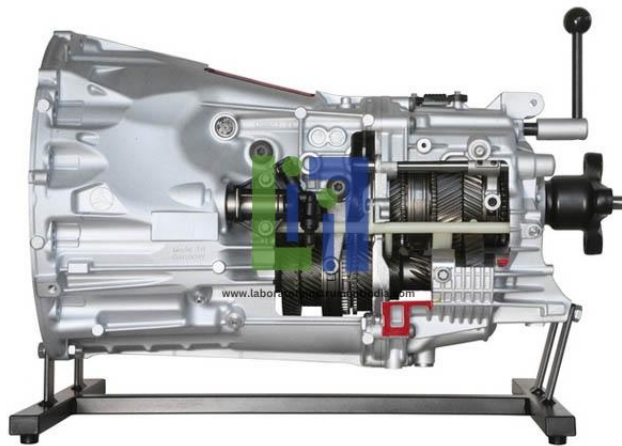

Email : sales@laboratoryinstrumentindia.com

**Product Name :**  
Six Speed Manual Transmission

**Product Code :**  
LBNY-0005-1200024

**Description :**

The gear wheels and the synchronisations are easy to recognise  
A six-speed manual transmission of the latest generation.  
The shafts can be rotated and the box can be shifted into all gears  
The transmission is installed in the new Mercedes-Benz C-Class

**Technical Specification :**

Six Speed Manual Transmission

**Laboratory Instrument India**