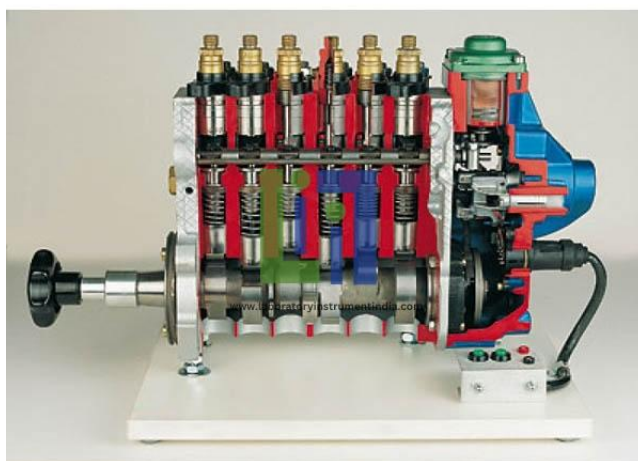

Email : [sales@laboratoryinstrumentindia.com](mailto:sales@laboratoryinstrumentindia.com)

**Product Name :**  
Pump With Slide Valve Control

**Product Code :**  
LBNY-0005-12000072

**Description :**

The pump can be connected to a 24 Volt transformer.

Key 1: This moves the control bar. Volume control by operating magnet.

Key 2: This rotates a shaft which moves the slide valve. Injection control by operating magnet.

**Further Functions:**

Control travel sensor,

Pressure valves,

Feed pump,

Emergency-stop valve,

Position sensor and pump pistons.

**Technical Specification :**

Pump With Slide Valve Control

**Laboratory Instrument India**