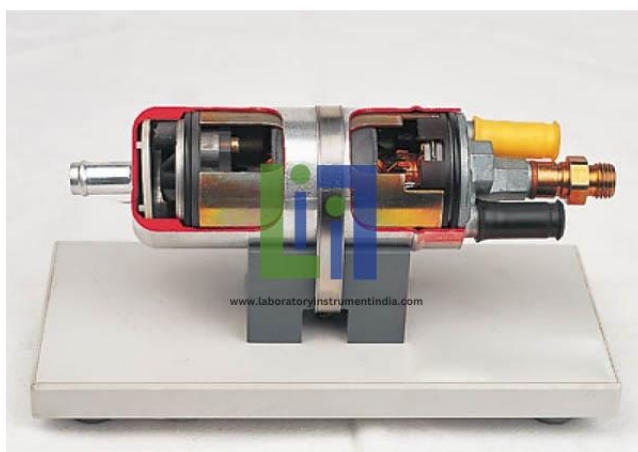

Email : sales@laboratoryinstrumentindia.com

Product Name :
Electric Fuel Injection Pump

Product Code :
LBNY-0005-12000094

Description :

The roller-cell pump has a Plexiglass cover so that all parts are visible.
The pump runs when connected to a 12V-battery.
The pump can be taken apart.

Technical Specification :

Electric Fuel Injection Pump

Laboratory Instrument India