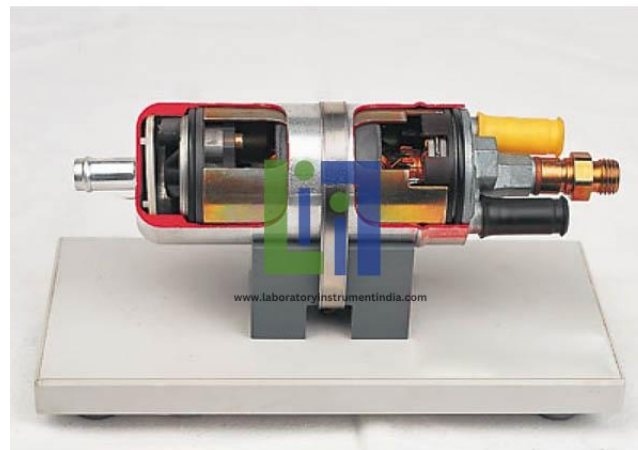

Email : sales@laboratoryinstrumentindia.com

Product Name :
Electric Fuel Injection Pump

Product Code :
LBNY-0005-12000094

Description :

The roller-cell pump has a Plexiglass cover so that all parts are visible.
The pump runs when connected to a 12V-battery.
The pump can be taken apart.

Technical Specification :

Electric Fuel Injection Pump

Laboratory Instrument India