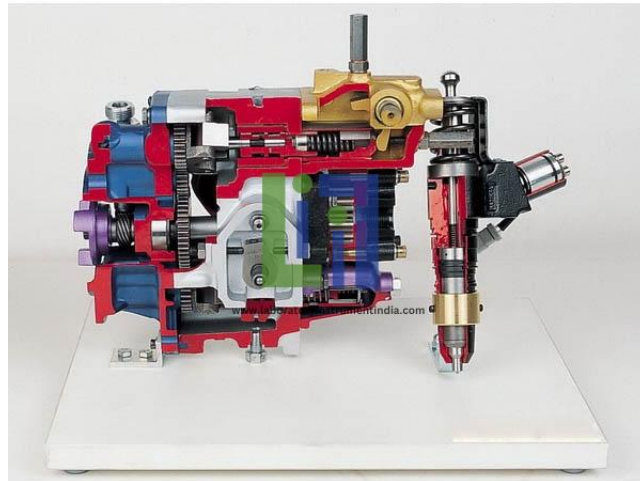

Email : sales@laboratoryinstrumentindia.com

Product Name :
Cummins Pump

Product Code :
LBNY-0005-120000105

Description :

Function of the gear wheel pump
Function of the throttle shaft
Function of the injector
Function of the AFC plunger
Function of the VS flyweight governor
Function of the PTG flyweight governor
Function of the VS throttle shaft

Technical Specification :

Cummins Pump

Laboratory Instrument India