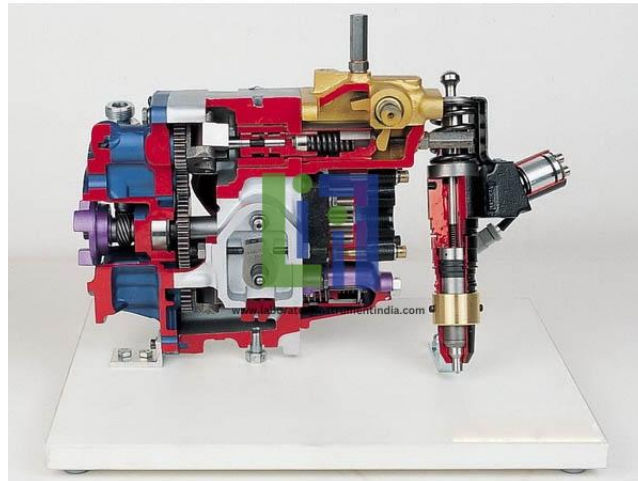

Email : sales@laboratoryinstrumentindia.com

**Product Name :**  
Cummins Pump

**Product Code :**  
LBNY-0005-120000105

**Description :**

Function of the gear wheel pump  
Function of the throttle shaft  
Function of the injector  
Function of the AFC plunger  
Function of the VS flyweight governor  
Function of the PTG flyweight governor  
Function of the VS throttle shaft

**Technical Specification :**

Cummins Pump

**Laboratory Instrument India**