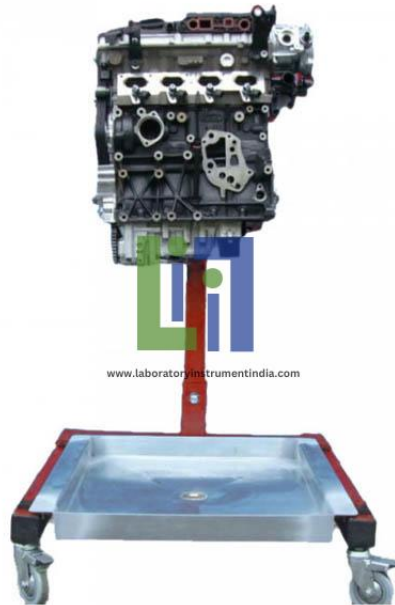

Email : [sales@laboratoryinstrumentindia.com](mailto:sales@laboratoryinstrumentindia.com)

**Product Name :**  
Exercise Engine

**Product Code :**  
LBNY-0005-120000154

**Description :**

The motors are suitable for timing belt adjustment, timing adjustment, high pressure pump assembly, cylinder head assembly, adjustment of pump-nozzle elements etc. Exercise motor mounted on a mobile frame with castors and brake. At the base there is a oil pan. Many engine types available.

**Technical Specification :**

Exercise Engine

**Laboratory Instrument India**