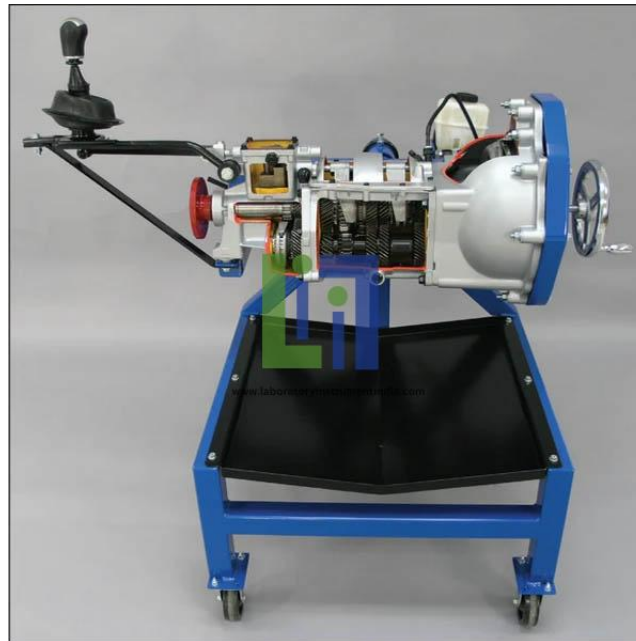

Email : sales@laboratoryinstrumentindia.com

Product Name :
Manual Transmission RWD Cutaway

Product Code :
LBNY-0005-120000229

Description :

This trainer presents a Rear Wheel Manual Transmission that allows for demonstration of shifting and clutch operation.

Features:

- Operating clutch
- Gear shift
- Powder-coated frame
- Handles to operate clutch and rotate gear shafts
- Service Manual Available
- Late-model Recycled Manual Transmission.

Technical Specification :

Manual Transmission RWD Cutaway

Laboratory Instrument India