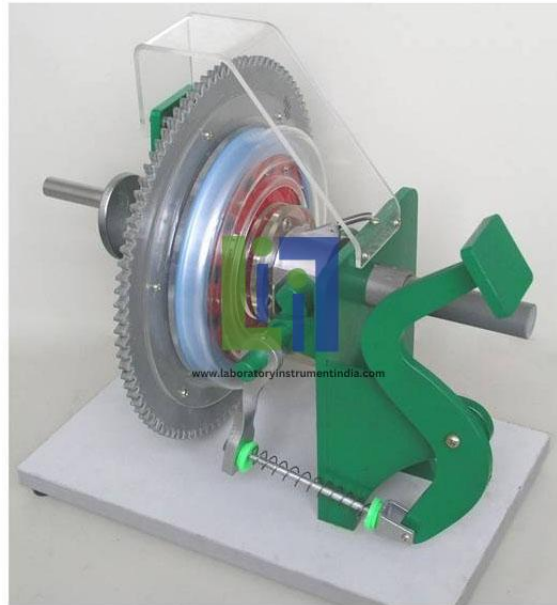

Email : sales@laboratoryinstrumentindia.com

Product Name :
Clutch Module Model

Product Code :
LBNY-0005-12100071

Description :

The structure and function of the car clutch can be clearly understood through its demonstration and operation. Transparent Clutch educational equipment is a perfect tool for training students of colleges, secondary vocational and technical schools, car driving training and vehicle repairing field in learning and operating the car clutch.

Technical Specification :

Overall size: Length 46cm* Width 32cm * Height 39cm
Total net weight: about 6kg

Laboratory Instrument India