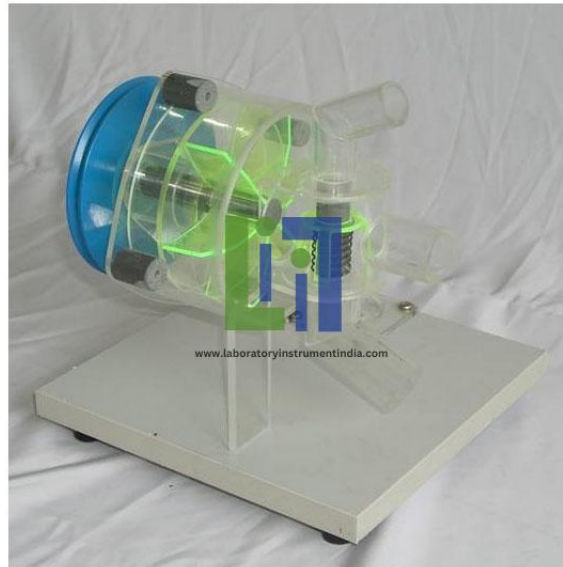

Email : sales@laboratoryinstrumentindia.com

Product Name :
Water Pump Model

Product Code :
LBNY-0005-12100098

Description :

The interior mechanical structure and function of the water pump can be clearly understood through its demonstration and operation. Water pump demonstrator is professional teaching equipment for colleges, secondary vocational and technical schools, car driving training and vehicle repairing field.

Technical Specification :

Overall size: Length 30cm* Width 30cm* Height 30cm
Total net weight: 2kg

Laboratory Instrument India