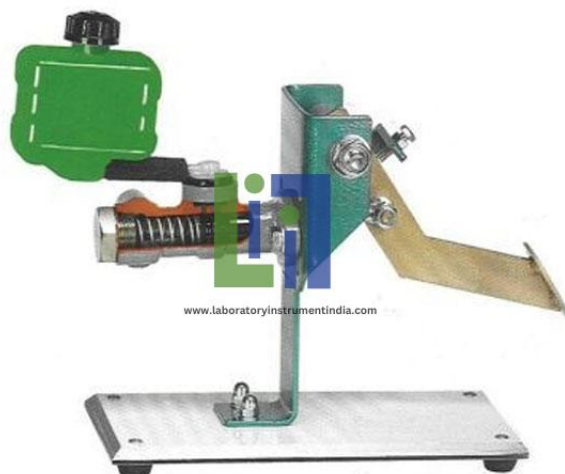

Email : sales@laboratoryinstrumentindia.com

Product Name :
Single Stage Main Brake With Pedal Cutaway

Product Code :
LBNY-0005-121000307

Description :

Equipment Layout: On Base
Operated: Manually
Dimensions: 30 x 15 x 25(h) cm
Net Weight: 1 kg
Gross Weight: 2 kg.

Technical Specification :

Single Stage Main Brake With Pedal Cutaway

Laboratory Instrument India