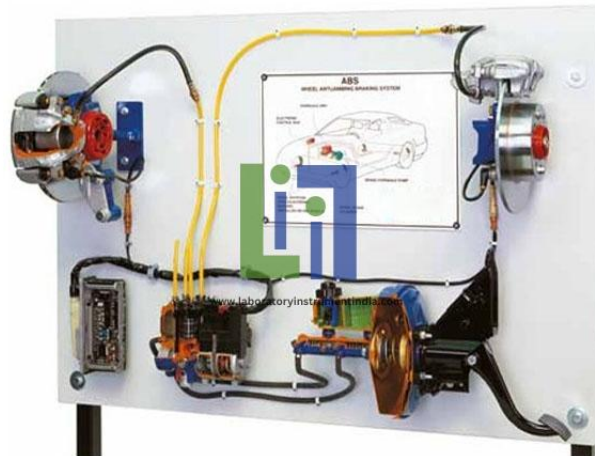

Email : sales@laboratoryinstrumentindia.com

Product Name :
ABS Brake Board Cutaway

Product Code :
LBNY-0005-121000310

Description :

All the brake parts are provided as detailed cutaway models, connected together to enable easy understanding of the brake assembly operation. Educational model of a modern ABS Braking System for motorcars.

The assembly consists of:

- Servo brake with foot control panel and brake pump
- Rear disc brake with phonic wheel and sensor
- Self-ventilating disc brake with phonic wheel and sensor
- Oil tank
- Electronic control unit

Technical Specification :

Equipment Layout: On Stand with Wheels
Operated: Static
Dimensions: 140 x 50 x 90(h) cm
Net Weight: 60 kg
Gross Weight: 120 kg.

Laboratory Instrument India