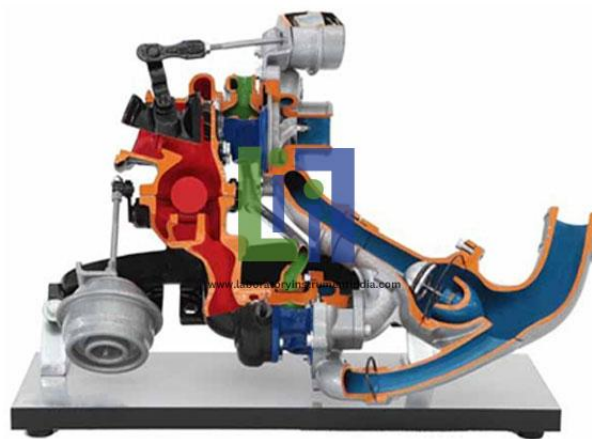

Email : sales@laboratoryinstrumentindia.com

Product Name :
Sequential Twin Turbocharger Cutaway

Product Code :
LBNY-0005-121000339

Description :

Accurate section of a sequential turbo showing one turbocharger for lower engine speeds and a second turbocharger at higher engine speeds.

Technical Specification :

Equipment Layout: On Base
Operated: Manually
Dimensions: 55 x 35 x 40(h) cm
Net Weight: 8 kg
Gross Weight: 15 kg.

Laboratory Instrument India