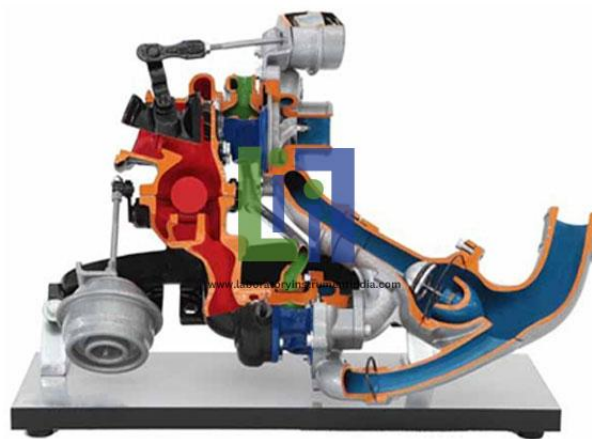

Email : [sales@laboratoryinstrumentindia.com](mailto:sales@laboratoryinstrumentindia.com)

**Product Name :**  
Sequential Twin Turbocharger Cutaway

**Product Code :**  
LBNY-0005-121000339

**Description :**

Accurate section of a sequential turbo showing one turbocharger for lower engine speeds and a second turbocharger at higher engine speeds.

**Technical Specification :**

Equipment Layout: On Base  
Operated: Manually  
Dimensions: 55 x 35 x 40(h) cm  
Net Weight: 8 kg  
Gross Weight: 15 kg.