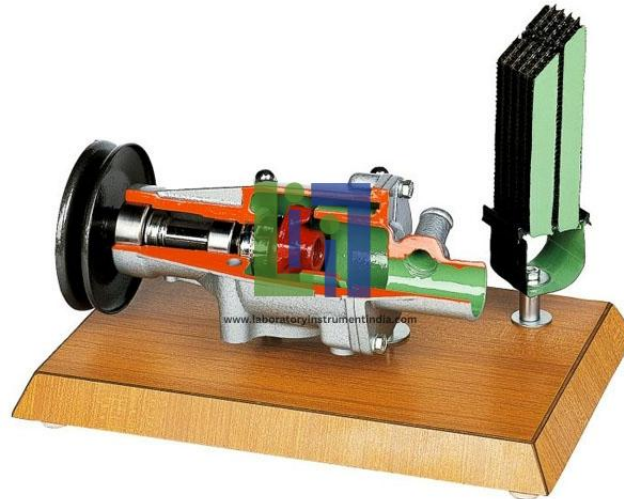

Email : sales@laboratoryinstrumentindia.com

Product Name :
Water Pump With Radiator Cutaway

Product Code :
LBNY-0005-121000343

Description :

Many parts have been chromium-plated and galvanized for a longer life. Water Pump With Radiator Cutaway model is carefully sectioned for training purposes, professionally painted with different colours to better differentiate the various parts and cross-sections.

Technical Specification :

Equipment Layout: On Base
Operated: Manually
Dimensions: 30 x 20 x 30(h) cm
Net Weight: 3 kg
Gross Weight: 6 kg.

Laboratory Instrument India