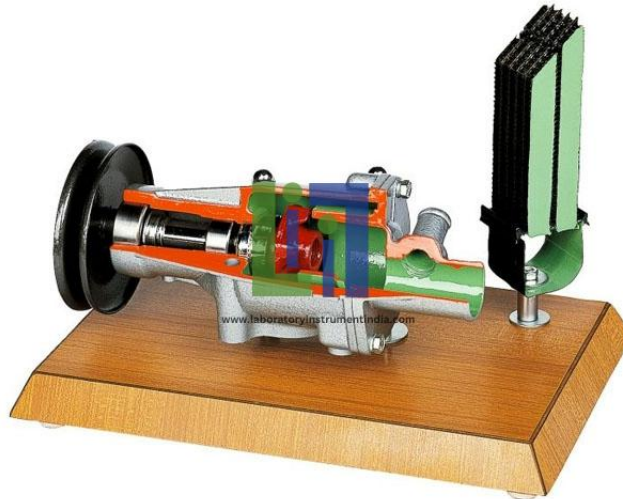

Email : sales@laboratoryinstrumentindia.com

Product Name :
Water Pump With Radiator Cutaway

Product Code :
LBNY-0005-121000343

Description :

Many parts have been chromium-plated and galvanized for a longer life. Water Pump With Radiator Cutaway model is carefully sectioned for training purposes, professionally painted with different colours to better differentiate the various parts and cross-sections.

Technical Specification :

Equipment Layout: On Base
Operated: Manually
Dimensions: 30 x 20 x 30(h) cm
Net Weight: 3 kg
Gross Weight: 6 kg.

Laboratory Instrument India