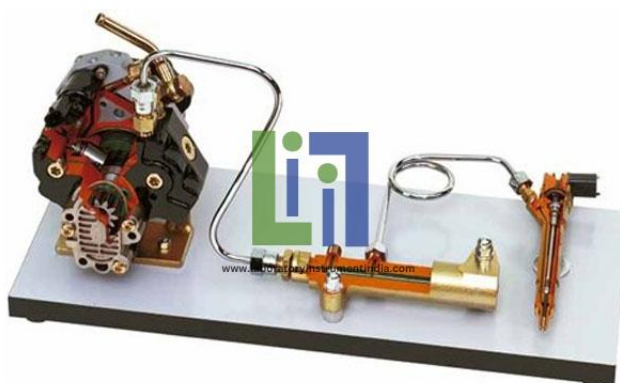

Email : sales@laboratoryinstrumentindia.com

Product Name :
Common Rail Diesel Model Cutaway

Product Code :
LBNY-0005-121000356

Description :

Common Rail Diesel Model Cutaway consists of a radial piston pressure pump, one delivery manifold and an electro-injector, all connected via high pressure hoses.
Accurate cross-section of the high pressure fuel system known as Common Rail.

Technical Specification :

Operated: Manually
Dimensions: 50 x 20 x 30(h) cm
Net Weight: 8 kg
Gross Weight: 15 kg
Equipment Layout: On Base.

Laboratory Instrument India