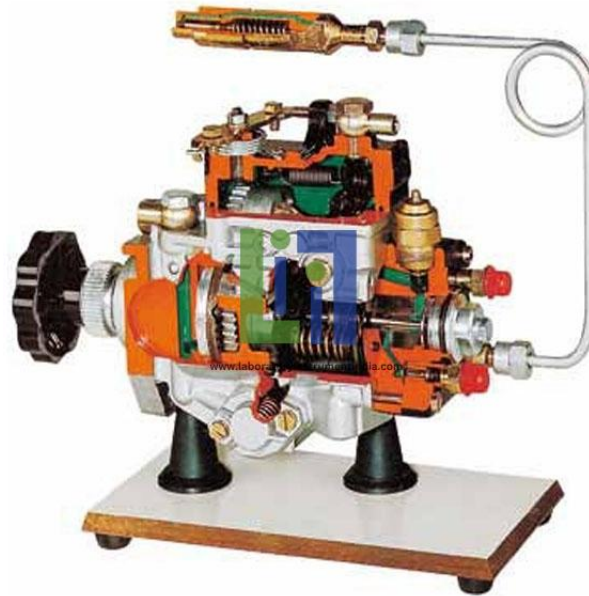

Email : sales@laboratoryinstrumentindia.com

Product Name :
Rotary Injection Pump Cutaway

Product Code :
LBNY-0005-121000368

Description :

The distributor during the gas oil pumping and distribution phase, the transfer pump, the speed governor, the automatic advance regulator and the fuel circuit are clearly displayed. The most popular rotating pump Bosch VE has been sectioned for training purposes to show all its operating parts. It is supplied complete with an indirect injector.

Technical Specification :

Operated: Manually
Dimensions: 30 x 15 x 30(h) cm
Net Weight: 5 kg
Gross Weight: 8 kg
Equipment Layout: On Base.

Laboratory Instrument India