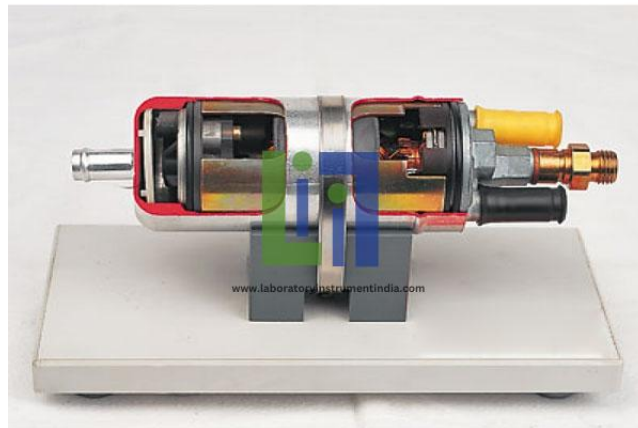

Email : sales@laboratoryinstrumentindia.com

Product Name :
Electrical Fuel Pump Cutaway

Product Code :
LBNY-0005-121000380

Description :

Operated: Static
Dimensions: 15 x 15 x 15(h) cm
Net Weight: 0.5 kg
Gross Weight: 1 kg
Equipment Layout: On Base.

Technical Specification :

Electrical Fuel Pump Cutaway

Laboratory Instrument India