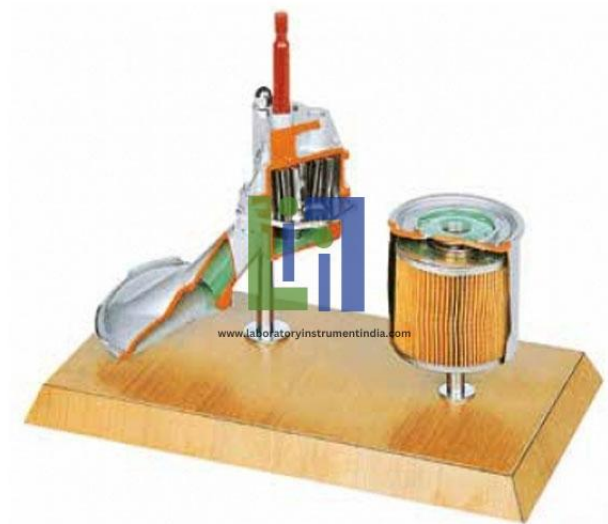

Email : sales@laboratoryinstrumentindia.com

Product Name :
Oil Pump With Filter Cutaway

Product Code :
LBNY-0005-121000396

Description :

Operated: Manually
Dimensions: 30 x 20 x 30(h) cm
Net Weight: 3 kg
Gross Weight: 6 kg
Equipment Layout: On Base.

Technical Specification :

Oil Pump With Filter Cutaway

Laboratory Instrument India