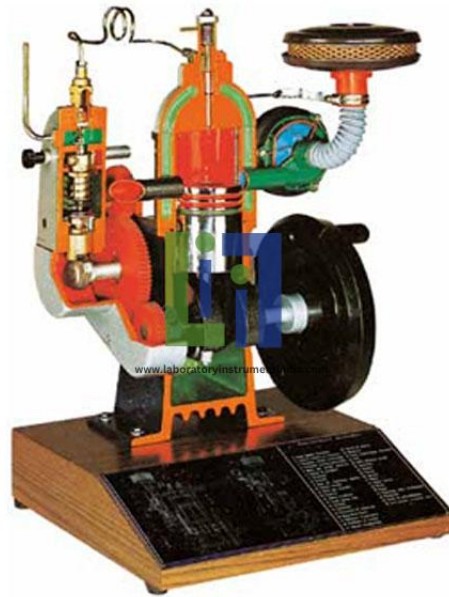

Email : sales@laboratoryinstrumentindia.com

Product Name :
Two Stroke Direct Injection Diesel Engine Model Cutaway

Product Code :
LBNY-0005-121000410

Description :

Many parts have been chromium-plated and galvanized for a longer life. Two Stroke Direct Injection Diesel Engine Model Cutaway is carefully sectioned for training purposes, professionally painted with different colours to better differentiate the various parts, cross-sections, lubricating circuits, fuel system, cooling system etc.

Technical Specification :

Operated: Manually (Through a Crank Handle)
Dimensions: 40 x 40 x 65(h) cm
Net Weight: 9 kg
Gross Weight: 13 kg
Equipment Layout: On Base.

Laboratory Instrument India