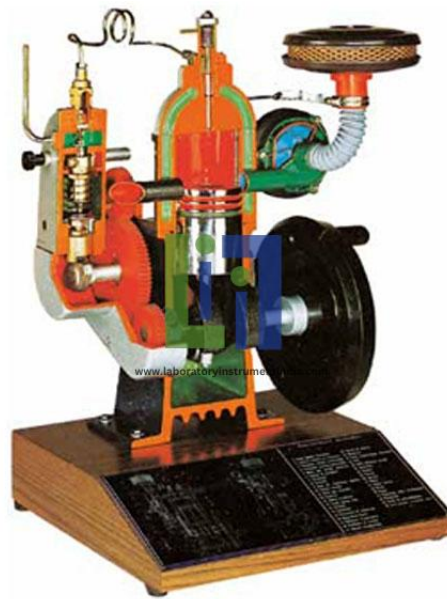

Email : sales@laboratoryinstrumentindia.com

Product Name :
Two Stroke Direct Injection Diesel Engine Model Cutaway

Product Code :
LBNY-0005-121000410

Description :

Many parts have been chromium-plated and galvanized for a longer life. Two Stroke Direct Injection Diesel Engine Model Cutaway is carefully sectioned for training purposes, professionally painted with different colours to better differentiate the various parts, cross-sections, lubricating circuits, fuel system, cooling system etc.

Technical Specification :

Operated: Manually (Through a Crank Handle)
Dimensions: 40 x 40 x 65(h) cm
Net Weight: 9 kg
Gross Weight: 13 kg
Equipment Layout: On Base.

Laboratory Instrument India