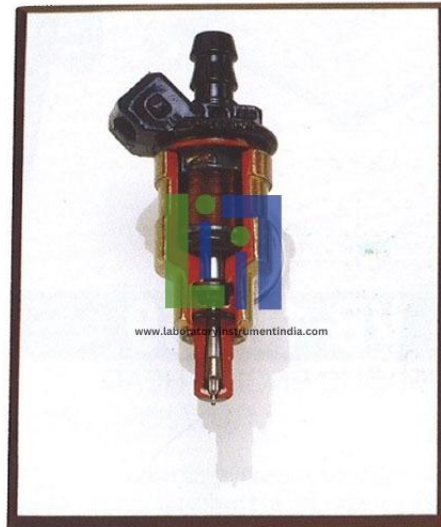

Email : [sales@laboratoryinstrumentindia.com](mailto:sales@laboratoryinstrumentindia.com)

**Product Name :**  
Petrol Electro Injector Cutaway

**Product Code :**  
LBNY-0005-121000425

**Description :**

Many parts have been chromium-plated and galvanized for a longer life. Petrol Electro Injector Cutaway is carefully sectioned for training purposes, professionally painted with different colours to better differentiate the various parts and cross-sections.

**Technical Specification :**

Equipment Layout: On Base  
Operated: Static.

**Laboratory Instrument India**