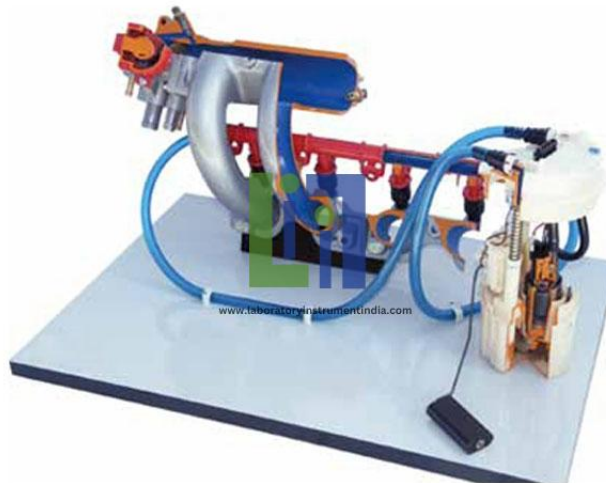

Email : sales@laboratoryinstrumentindia.com

**Product Name :**  
Electronic Injection Feeding Circuit Cutaway

**Product Code :**  
LBNY-0005-121000431

**Description :**

Fuel manifold to the injectors  
Submersed electric petrol pump  
Fuel level meter  
Butterfly body  
Suction manifold with electro-injector  
Air capacity meter  
Accelerator position switch.

**Technical Specification :**

Operated: Static  
Dimensions: 40 x 60 x 40(h) cm  
Net Weight: 8 kg  
Gross Weight: 12 kg  
Equipment Layout: On Base.

**Laboratory Instrument India**