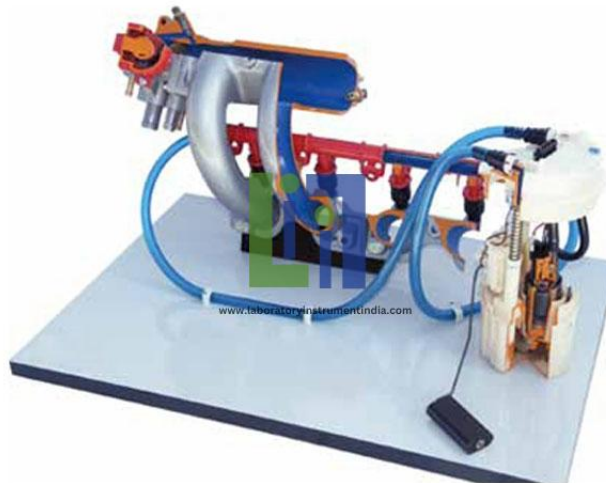

Email : sales@laboratoryinstrumentindia.com

Product Name :
Electronic Injection Feeding Circuit Cutaway

Product Code :
LBNY-0005-121000431

Description :

Fuel manifold to the injectors
Submersed electric petrol pump
Fuel level meter
Butterfly body
Suction manifold with electro-injector
Air capacity meter
Accelerator position switch.

Technical Specification :

Operated: Static
Dimensions: 40 x 60 x 40(h) cm
Net Weight: 8 kg
Gross Weight: 12 kg
Equipment Layout: On Base.

Laboratory Instrument India