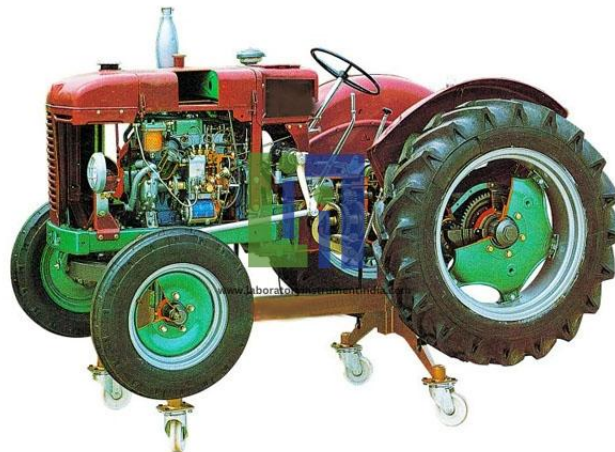

Email : sales@laboratoryinstrumentindia.com

Product Name :
Tyre Wheeled Farm Diesel Tractor FIAT Cutaway

Product Code :
LBNY-0005-121000467

Description :

Many parts have been chromium-plated and galvanized for a longer life. Tyre Wheeled Farm Diesel Tractor FIAT Cutaway model is carefully sectioned for training purposes, professionally painted with different colours to better differentiate the various parts, cross-sections, fuel system, lubricating circuits, cooling system etc.

Technical Specification :

4 stroke 4 cylinder engine
Gearbox: 4 forward speeds + reverse
Water cooling
Overhead valves
In-line injection pump
Displacement: 2000 cc
Indirect injection
Globe-shaped steering box

Other Specifications:

Operated: Electrically (Motor 230 V)
Dimensions: 220 x 172 x 180(h) cm
Net Weight: 950 kg
Gross Weight: 1150 kg
Equipment Layout: On Stand with Wheels.

Laboratory Instrument India