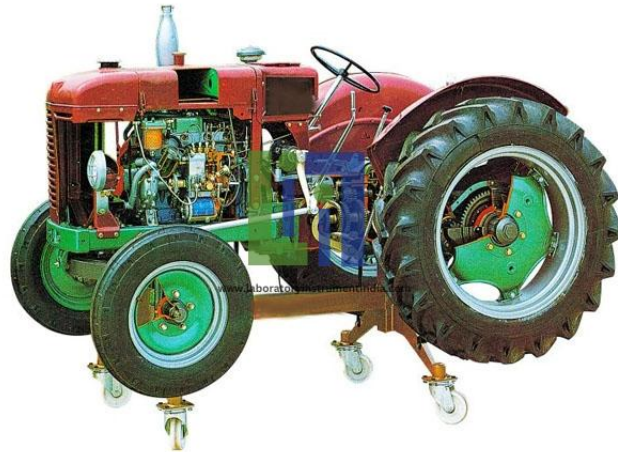

Email : sales@laboratoryinstrumentindia.com

**Product Name :**  
Tyre Wheeled Farm Diesel Tractor FIAT Cutaway

**Product Code :**  
LBNY-0005-121000467

**Description :**

Many parts have been chromium-plated and galvanized for a longer life. Tyre Wheeled Farm Diesel Tractor FIAT Cutaway model is carefully sectioned for training purposes, professionally painted with different colours to better differentiate the various parts, cross-sections, fuel system, lubricating circuits, cooling system etc.

**Technical Specification :**

4 stroke 4 cylinder engine  
Gearbox: 4 forward speeds + reverse  
Water cooling  
Overhead valves  
In-line injection pump  
Displacement: 2000 cc  
Indirect injection  
Globe-shaped steering box

**Other Specifications:**

Operated: Electrically (Motor 230 V)  
Dimensions: 220 x 172 x 180(h) cm  
Net Weight: 950 kg  
Gross Weight: 1150 kg  
Equipment Layout: On Stand with Wheels.

**Laboratory Instrument India**