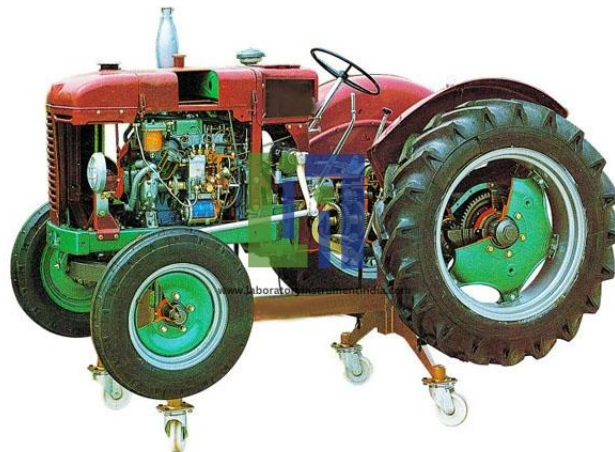

Email : sales@laboratoryinstrumentindia.com

**Product Name :**  
Tyre Wheeled Farm Diesel Tractor FIAT Cutaway

**Product Code :**  
LBNY-0005-121000467

**Description :**

Many parts have been chromium-plated and galvanized for a longer life. Tyre Wheeled Farm Diesel Tractor FIAT Cutaway model is carefully sectioned for training purposes, professionally painted with different colours to better differentiate the various parts, cross-sections, fuel system, lubricating circuits, cooling system etc.

**Technical Specification :**

4 stroke 4 cylinder engine  
Gearbox: 4 forward speeds + reverse  
Water cooling  
Overhead valves  
In-line injection pump  
Displacement: 2000 cc  
Indirect injection  
Globe-shaped steering box

**Other Specifications:**

Operated: Electrically (Motor 230 V)  
Dimensions: 220 x 172 x 180(h) cm  
Net Weight: 950 kg  
Gross Weight: 1150 kg  
Equipment Layout: On Stand with Wheels.

**Laboratory Instrument India**