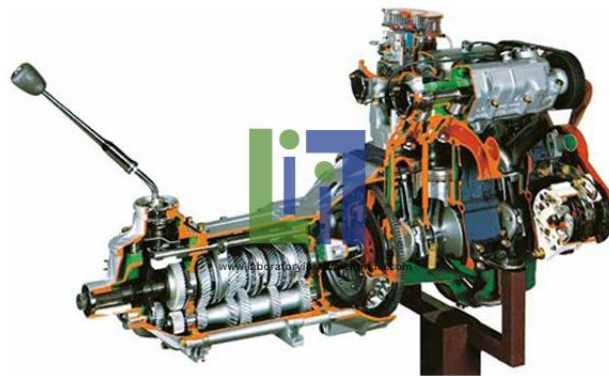

Email : sales@laboratoryinstrumentindia.com

Product Name :
Carburettor Petrol Engine with Gearbox Cutaway

Product Code :
LBNY-0005-121000490

Description :

Many parts have been chromium-plated and galvanized for a longer life. Carburettor Petrol Engine (FIAT) with Gearbox Cutaway model is carefully sectioned for training purposes, professionally painted with different colours to better differentiate the various parts, cross-sections, lubricating circuits, fuel system, cooling system etc.

Technical Specification :

4 Cylinders
Coil ignition
Mechanical petrol pump
Gearbox 4 speeds and reverse
Displacement: 1200/2000 cc
In-line overhead valves
Dry single-plate clutch
Camshaft in the crankcase, belt/chain drive.

Other Specifications:

Operated: Electrically (Motor 230 V)
Dimensions: 60 x 155 x 90(h) cm
Net Weight: 140 kg
Gross Weight: 185 kg.
Equipment Layout: On Stand with Wheels.

Laboratory Instrument India