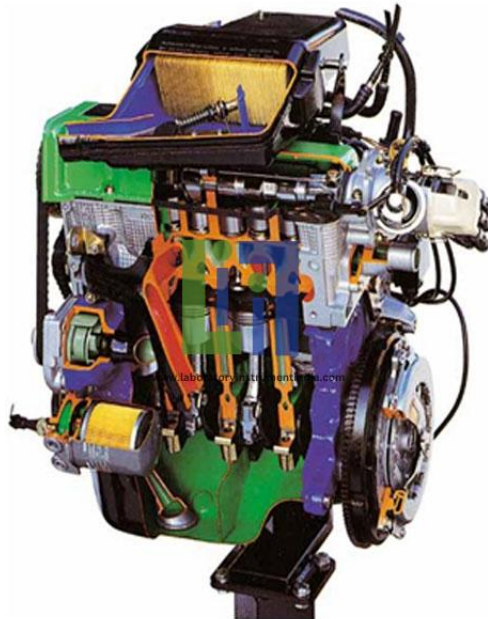

Email : sales@laboratoryinstrumentindia.com

Product Name :
Monojetronic Electronic Fuel Injection Petrol Engine
Cutaway

Product Code :
LBNY-0005-121000496

Description :

Many parts have been chromium-plated and galvanized for a longer life. Monojetronic Electronic Fuel Injection Petrol Engine Cutaway model is carefully sectioned for training purposes, professionally painted with different colours to better differentiate the various parts, fuel system, cross-sections, lubricating circuits, cooling system etc.

Technical Specification :

4 in-line cylinders
Displacement 1245 cc
Electronic ignition
Alternator
Overhead camshaft
Toothed belt
Monojetronic Electronic injection

Other Specifications:

Operated: Electrically (Motor 230 V)
Dimensions: 67 x 87 x 85(h) cm
Net Weight: 60 kg
Gross Weight: 120 kg
Equipment Layout: On Stand with Wheels.