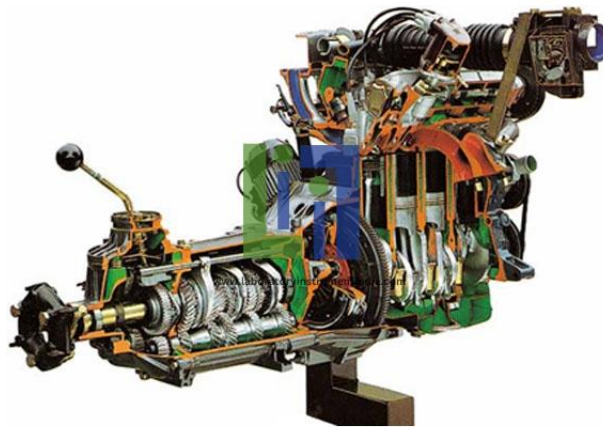

Email : sales@laboratoryinstrumentindia.com

Product Name :
RWD L Jetronic EFI Petrol Engine with Gearbox Cutaway

Product Code :
LBNY-0005-121000500

Description :

Many parts have been chromium-plated and galvanized for a longer life. RWD L Jetronic EFI Petrol Engine with Gearbox Cutaway model is carefully sectioned for training purposes, professionally painted with different colours to better differentiate the various parts, cross-sections, fuel system, lubricating circuits, cooling system etc.

Technical Specification :

4 in-line cylinders
Gearbox: 5 speeds and reverse
Max power: 140 hp.
Displacement: 2000 cc
2 overhead camshafts
L-jetronic electronic injection
Electronic ignition

Other Specifications:

Operated: Electrically (Motor 230 V)
Dimensions: 80 x 140 x 110(h) cm
Net Weight: 140 kg
Gross Weight: 200 kg
Equipment Layout: On Stand with Wheels.

Laboratory Instrument India