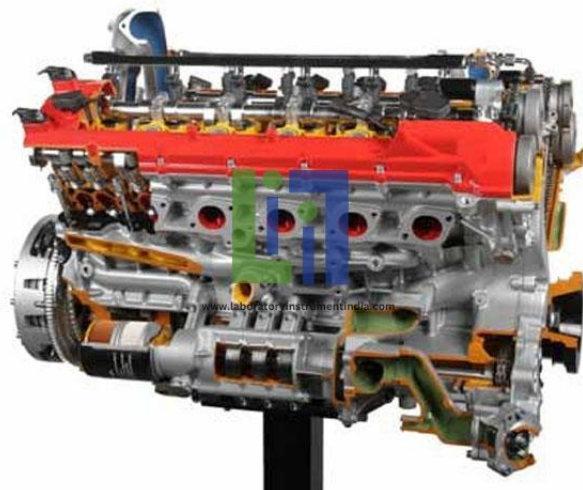

Email : sales@laboratoryinstrumentindia.com

Product Name :
Petrol Engine Ferrari Cutaway

Product Code :
LBNY-0005-121000506

Description :

Many parts have been chromium-plated and galvanized for a longer life. Petrol Engine (Ferrari) Cutaway model is carefully sectioned for training purposes, professionally painted with different colours to better differentiate the various parts, fuel system, cross-sections, lubricating circuits, cooling system etc.

Technical Specification :

4 variable timing devices on the camshaft
Multi-point electronic injection
Geared distribution
12 V cylinders
4 valves per cylinder
Double disc clutch
Water pump
DOHC overhead camshaft
3 oil pumps.

Other Specifications:

Operated: Manually (Through a Crank Handle)
Dimensions: 80 x 100 x 130(h) cm
Net Weight: 180 kg
Gross Weight: 250 kg
Equipment Layout: On Stand with Wheels.

Laboratory Instrument India