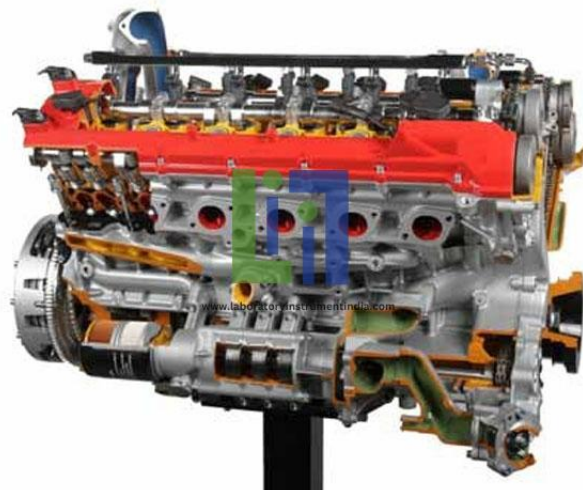

Email : sales@laboratoryinstrumentindia.com

Product Name :
Petrol Engine Ferrari Cutaway

Product Code :
LBNY-0005-121000506

Description :

Many parts have been chromium-plated and galvanized for a longer life. Petrol Engine (Ferrari) Cutaway model is carefully sectioned for training purposes, professionally painted with different colours to better differentiate the various parts, fuel system, cross-sections, lubricating circuits, cooling system etc.

Technical Specification :

4 variable timing devices on the camshaft
Multi-point electronic injection
Geared distribution
12 V cylinders
4 valves per cylinder
double disc clutch
Water pump
DOHC overhead camshaft
3 oil pumps.

Other Specifications:

Operated: Manually (Through a Crank Handle)
Dimensions: 80 x 100 x 130(h) cm
Net Weight: 180 kg
Gross Weight: 250 kg
Equipment Layout: On Stand with Wheels.

Laboratory Instrument India