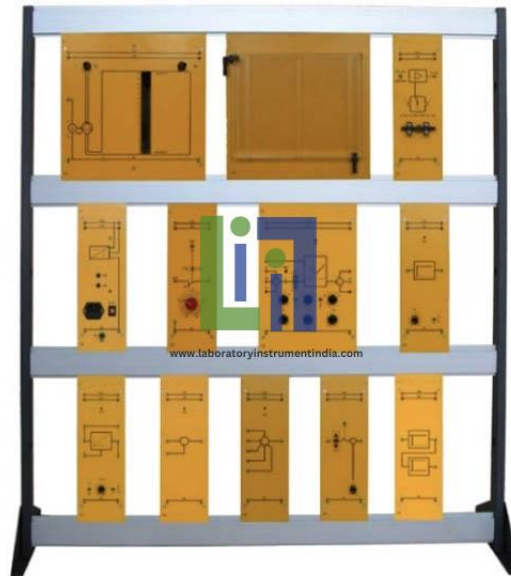

Email : sales@laboratoryinstrumentindia.com

**Product Name :**  
Level Control

**Product Code :**  
LBNY-0005-1260009

#### **Description :**

This trainer has a modular structure and it consists of panels installed on a vertical frame. It is supplied with a theoretical and practical manual. Industrial type components are educationally adapted by using a modular panel system to permit the step by step assembling from the simplest circuit to the most complex system. This laboratory is designed for the study of the Level Control Application to allow the student a practical training, based on the performance of guided experiments. The modularity of this system can give the students a direct and immediate approach to the topics, offering the opportunity to study various subjects, performing several experiments as following:

#### **Pumps features:**

Measurement systems features  
Level control with adjuster P  
Level control with adjuster PI  
Level process features  
Level control with adjuster PID  
Level control with a 2 position controller.