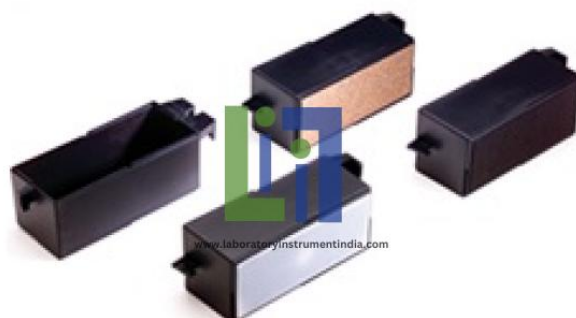

Email : sales@laboratoryinstrumentindia.com

Product Name :
Friction Accessory

Product Code :
LBNY-0004-780023

Description :

Friction Accessory

Technical Specification :

Mechanical bench accessory 22:

Friction accessory

Discover Friction Accessory is unlike any other friction set. The trays are designed to work effectively with carts and sensors. Using the four trays, students can discover concepts such as coefficient of friction, static friction, kinetic friction and the sliding friction equations. The two trays with identical plastic surfaces can be hooked together to explore the relationship between surface area and sliding frictional forces.

Features:

Easy Storage: friction trays are stackable, both for adjusting the pulling height and storage.

Versatile: allow students to discover key friction concepts.

Compatible: can be used with carts, masses and Force Sensors.

Include:

3 types of friction tray: felt, cork, plastic.

Laboratory Instrument India