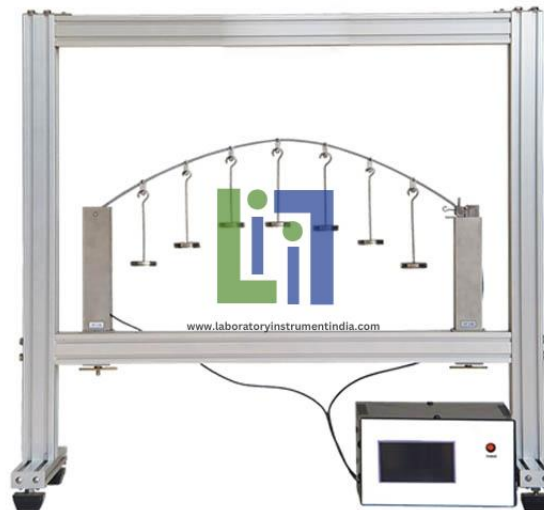

Email : [sales@laboratoryinstrumentindia.com](mailto:sales@laboratoryinstrumentindia.com)

**Product Name :**  
Parabolic Arch Fixed Ends Computer Interface

**Product Code :**  
LBNY-0005-1390004

**Description :**

Computer interface unit and software are included. The Parabolic Arch Fixed Ends Computer Interface set has the same accessories as except Moment Support and Horizontal Force Support are replaced by Moment Load Cell and Horizontal Force Load Cell.

**Technical Specification :**

Parabolic Arch Fixed Ends Computer Interface

**Laboratory Instrument India**