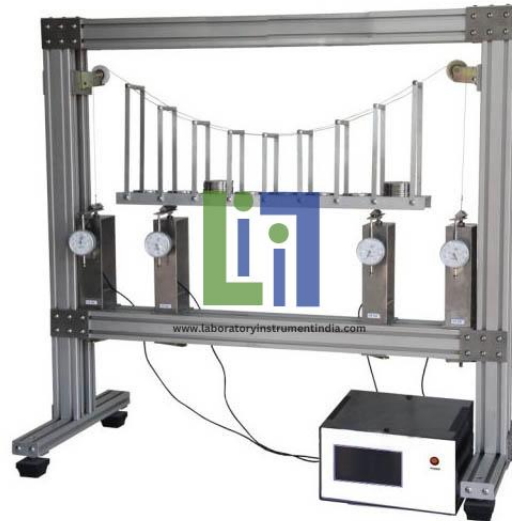

Email : sales@laboratoryinstrumentindia.com

Product Name :
Simple Suspension Bridge Computer Interface

Product Code :
LBNY-0005-13900014

Description :

A computer interface unit and software are included. The Simple Suspension Bridge Computer Interface set has the same accessories as except Vertical Load Cell is used instead of load hanger and weights.

Technical Specification :

Simple Suspension Bridge Computer Interface

Laboratory Instrument India