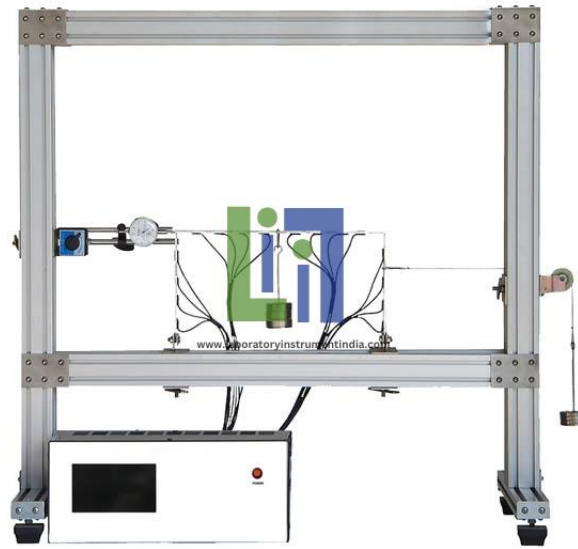

Email : sales@laboratoryinstrumentindia.com

Product Name :
Deflection Of Curved Bars Computer Interface

Product Code :
LBNY-0005-1390027

Description :

A 16 channels computer interface unit and software are provided. Dial Indicator is replaced by Digital Indicator with output. The Deflection Of Curved Bars Computer Interface set has the same accessories.

Technical Specification :

Deflection Of Curved Bars Computer Interface

Laboratory Instrument India