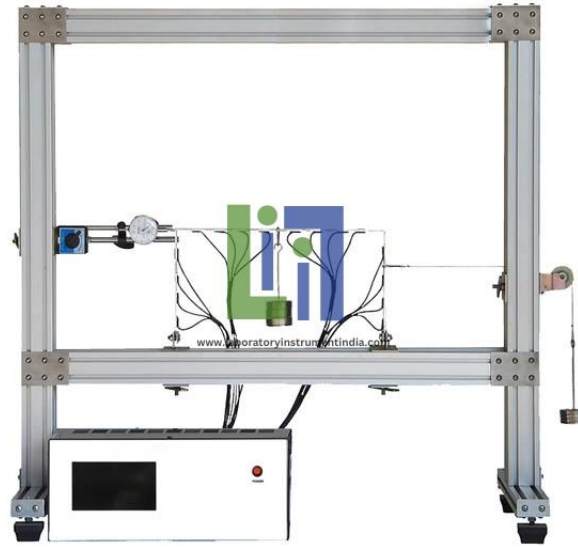

Email : [sales@laboratoryinstrumentindia.com](mailto:sales@laboratoryinstrumentindia.com)

**Product Name :**  
Deflection Of Curved Bars Computer Interface

**Product Code :**  
LBNY-0005-1390027

**Description :**

A 16 channels computer interface unit and software are provided. Dial Indicator is replaced by Digital Indicator with output. The Deflection Of Curved Bars Computer Interface set has the same accessories.

**Technical Specification :**

Deflection Of Curved Bars Computer Interface

**Laboratory Instrument India**