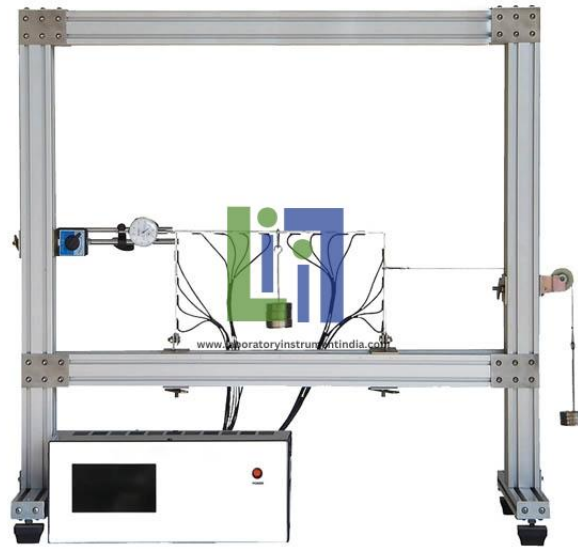

Email : sales@laboratoryinstrumentindia.com

Product Name :
Deflection Of Curved Bars Computer Interface

Product Code :
LBNY-0005-13900027

Description :

A 16 channels computer interface unit and software are provided. Dial Indicator is replaced by Digital Indicator with output. The Deflection Of Curved Bars Computer Interface set has the same accessories.

Technical Specification :

Deflection Of Curved Bars Computer Interface

Laboratory Instrument India