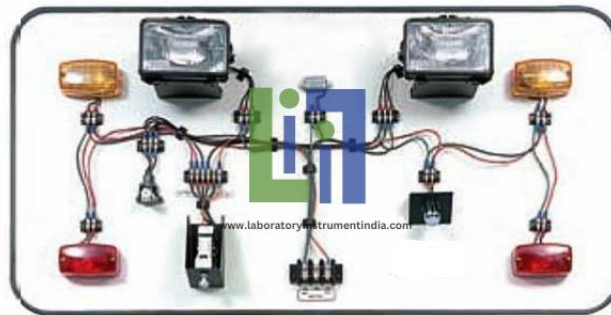

Email : sales@laboratoryinstrumentindia.com

Product Name :
Classic Series Trainers

Product Code :
LBNY-0005-18600048

Description :

The courseware is competency based including; information sheets, instruction sheets, student self-check, instructor's final checklist, and check out activities. Classic Series Trainers is made from live components, mounted on a Mylar (erasable) surface, with heavy rubber trim and are predrilled for steel wall mount brackets for classroom security. Each board can keep 2-3 students active doing hands on skill development.

Technical Specification :

Classic Series Trainers

Laboratory Instrument India