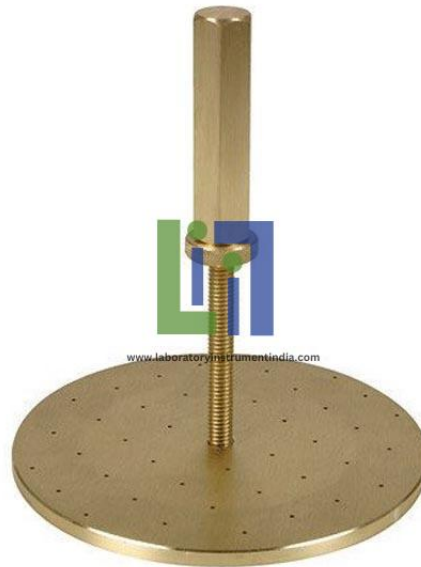

Email : sales@laboratoryinstrumentindia.com

Product Name :
Perforated Plate With Adjustable Stem (Swell Plate)

Product Code :
LBNY-0005-2020004

Description :

Contact end of the stem is easily locked in place with a knurled nut. Perforated 5-7/8" (149mm) dia. base with adjustable stem.

Features:

Easy to insert and remove
Adjustable stem for locking plate.

Technical Specification :

Perforated Plate With Adjustable Stem (Swell Plate)

Laboratory Instrument India