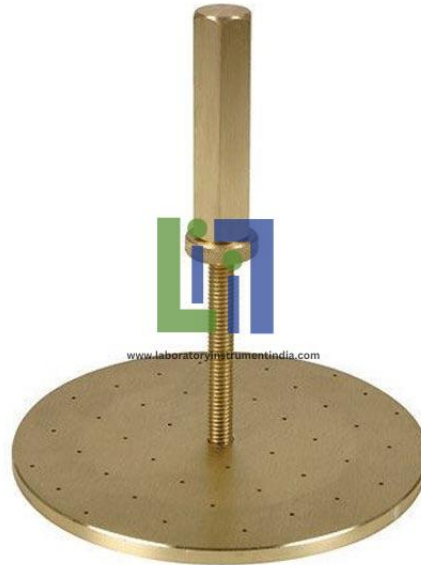

Email : sales@laboratoryinstrumentindia.com

Product Name :
Perforated Plate With Adjustable Stem (Swell Plate)

Product Code :
LBNY-0005-2020004

Description :

Contact end of the stem is easily locked in place with a knurled nut. Perforated 5-7/8" (149mm) dia. base with adjustable stem.

Features:

Easy to insert and remove
Adjustable stem for locking plate.

Technical Specification :

Perforated Plate With Adjustable Stem (Swell Plate)

Laboratory Instrument India