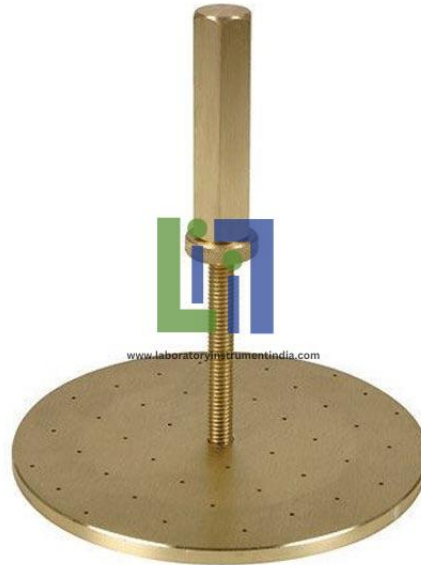

Email : [sales@laboratoryinstrumentindia.com](mailto:sales@laboratoryinstrumentindia.com)

**Product Name :**  
Perforated Plate With Adjustable Stem (Swell Plate)

**Product Code :**  
LBNY-0005-2020004

**Description :**

Contact end of the stem is easily locked in place with a knurled nut. Perforated 5-7/8" (149mm) dia. base with adjustable stem.

**Features:**

Easy to insert and remove  
Adjustable stem for locking plate.

**Technical Specification :**

Perforated Plate With Adjustable Stem (Swell Plate)

**Laboratory Instrument India**