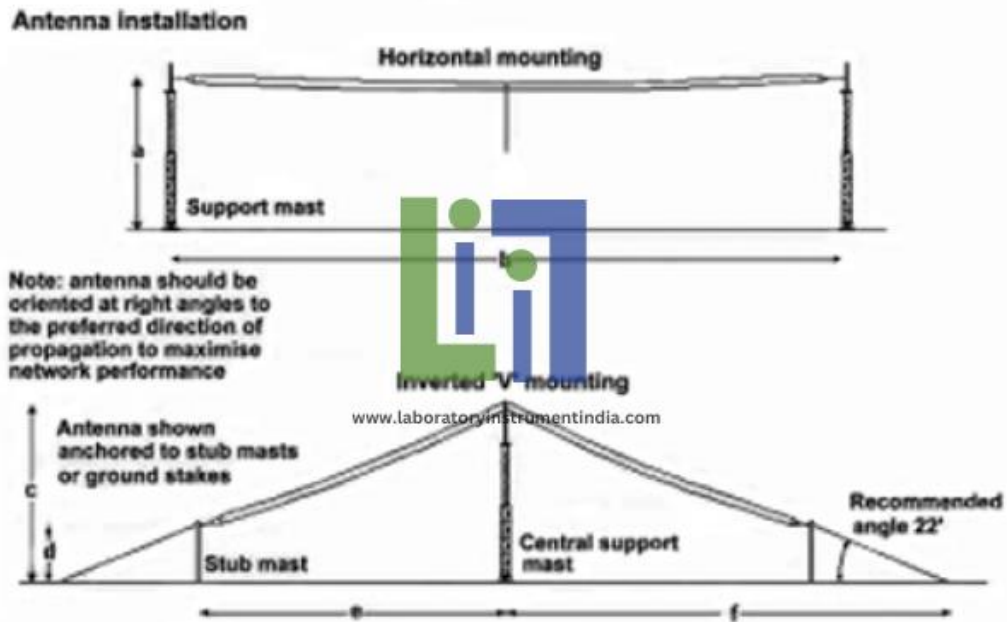

Email : sales@laboratoryinstrumentindia.com

Product Name :
Base Station

Product Code :
LBNY-0009-210004

Description :

100 channels max
200 contact list entries max
Not ALE capable (see Envoy X2 for ALE option)
Not GPS capable (see Envoy X2 for GPS option)
No accessory connector.

Technical Specification :

Base Station

Laboratory Instrument India