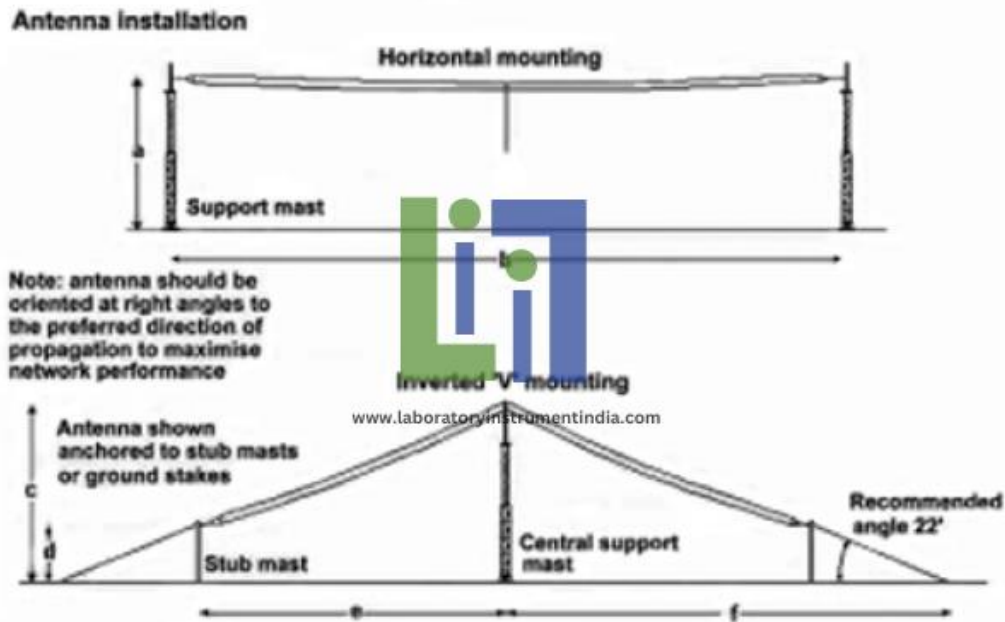

Email : sales@laboratoryinstrumentindia.com

Product Name :
Base Station

Product Code :
LBNY-0009-210004

Description :

100 channels max
200 contact list entries max
Not ALE capable (see Envoy X2 for ALE option)
Not GPS capable (see Envoy X2 for GPS option)
No accessory connector.

Technical Specification :

Base Station

Laboratory Instrument India