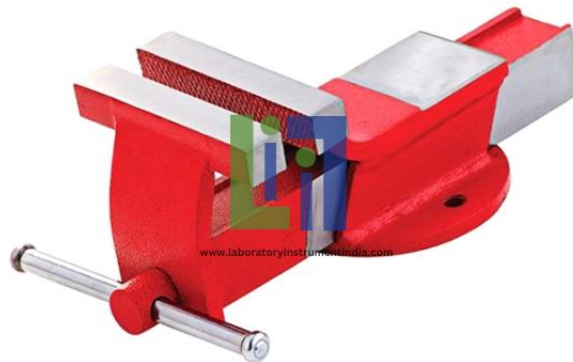

Email : sales@laboratoryinstrumentindia.com

Product Name :
FABRICATED STEEL VICE LIGHT DUTY FIXED/SWIVEL

Product Code :
LBNY-0037-220002

Description :

The Vice is made out of steel Fabricated
Corrosion Resistant Nickel Plated Handle
Hardened Serrated Jaws Made of Special alloy steel
360 degree Swivel Base.
Nut in Housed in body and gives long service.

Technical Specification :

SIZE INCH	MAX. JAW OPENING	WEIGHT KGS. (FIXED)	WEIGHT KGS. (SWIVEL)
75 75 3	3.5		
100 100 4	4.5		
125 125 5	5.5		
150 150 6	7.0		
200 200 8	9.5		

Laboratory Instrument India