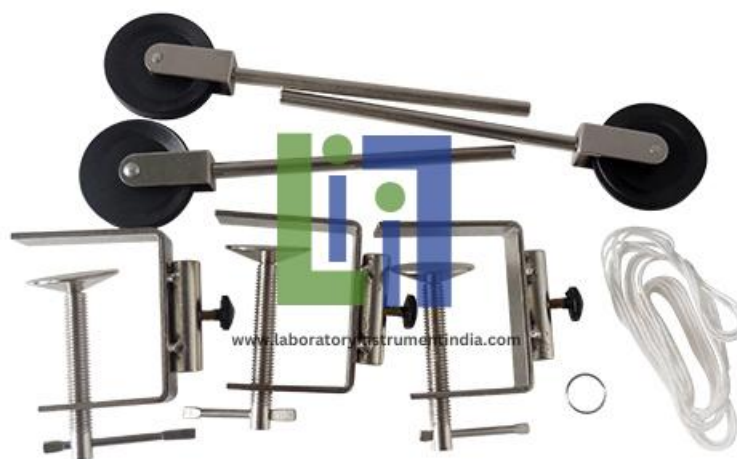

Email : sales@laboratoryinstrumentindia.com

Product Name :
Pole Fixed Pulley and Table

Product Code :
LBNY-0004-1010001

Description :

Pole Fixed Pulley and Table side clamp group

Technical Specification :

Pole Fixed Pulley and Table

Laboratory Instrument India