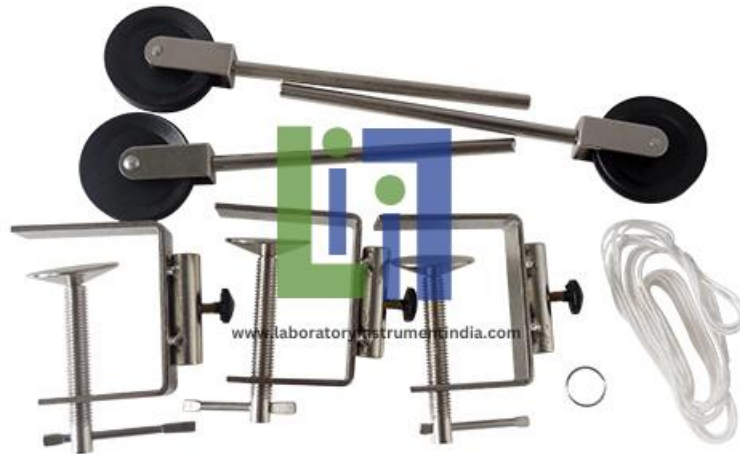

Email : sales@laboratoryinstrumentindia.com

Product Name :
Pole Fixed Pulley and Table

Product Code :
LBNY-0004-1010001

Description :

Pole Fixed Pulley and Table side clamp group

Technical Specification :

Pole Fixed Pulley and Table

Laboratory Instrument India