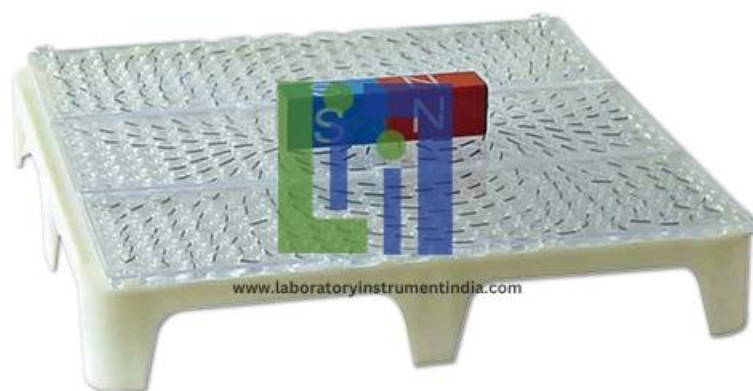

Email : [sales@laboratoryinstrumentindia.com](mailto:sales@laboratoryinstrumentindia.com)

**Product Name :**  
Magnetic Induction Lines Demo Board

**Product Code :**  
LBNY-0004-101000362

**Description :**

It is used to observe magnetic induction lines distribution shape and direction of permanent magnet in physics teaching.

**Technical Specification :**

Magnetic Induction Lines Demo Board

**Laboratory Instrument India**