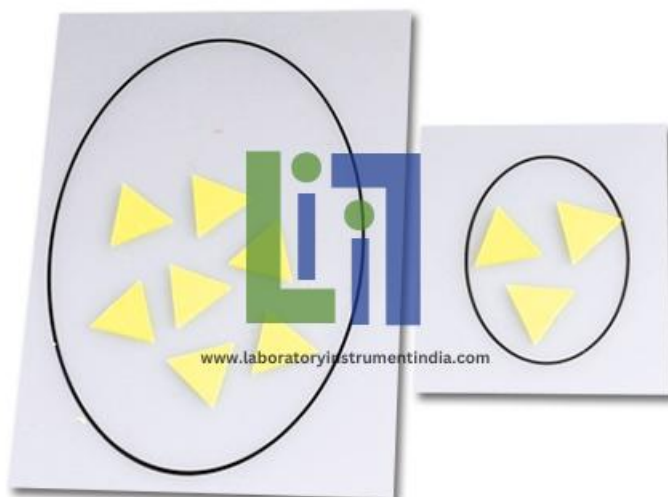

Email : sales@laboratoryinstrumentindia.com

Product Name :
Set Ring

Product Code :
LBNY-0006-101000138

Description :

Composed of transparent plastic sheet, 24mm-length regular triangle 10 pcs.
Thick of the plastic sheet: 0.2mm, one big and two small ovals are printed on it to make students easy to know the common multiple.

Technical Specification :

Set Ring

Laboratory Instrument India